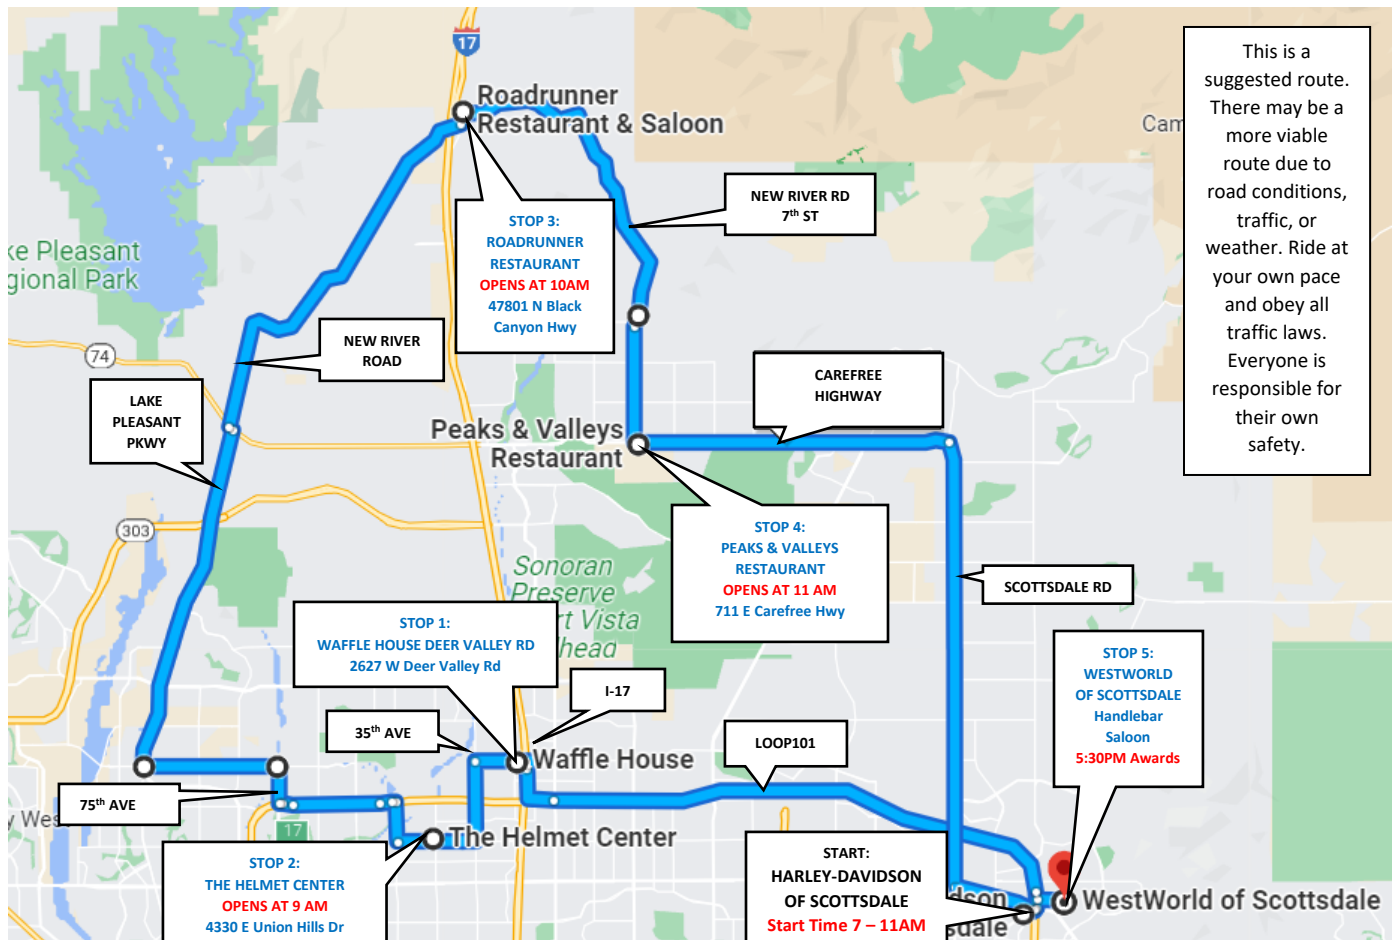

HOGZ UNITED CHARITIES SADDLE UP FOR KIDS DESERT RIDE - Friday, March 31, 2023

1. Exit HDOS by the west exit and follow Northside east to N. Hayden Rd for .1 miles
 2. At the traffic circle, exit onto Hayden Rd to go NORTH for .3 miles then turn right to go east on E Frank Lloyd Wright Blvd for .2 miles
 3. Take AZ Loop 101 N for 13.5 miles to I-17 NB
 4. Take I-17 NB for 1.5 miles to Deer Valley Rd then turn left on Deer Valley Rd for .3 miles
STOP #1 on the left – WAFFLE HOUSE – 2627 W Deer Valley Rd, Phoenix, AZ 85027
(623)434-5309 Riding time approx. 20 min (~16 miles) CASH BREAKFAST OPTION
 5. Head WEST On Deer Valley Rd for 1 mile, then Turn left to go south on N 35th AVE for 2 miles
 6. Turn right to go west on Union Hills Dr for 1.1 miles
STOP #2 on the right – HELMET CENTER – 4330 E Union Hills Dr #B010, Glendale, AZ 85308
(602)444-4789 Riding time approx. 10 min (~4 miles) OPENS AT 9 AM
 7. Head west on Union Hills Dr for 1 mile, then turn right to go north on N 51st Ave for 1 miles
 8. Turn left to go west on AZ Loop 101 W for 2.8 miles
 9. Take Exit 17 towards 75th Ave
 10. Turn right to go north on 75th Ave for 1 miles
 11. Turn left to go west on Deer Valley Pkwy for 3.4 miles
 12. Turn right to go north on Lake Pleasant Pkwy FOR 8.8 miles, then turn left on Lake Pleasant Rd
 13. Turn right on N New River Rd for 10.6 miles
 14. Turn left on I-17 Frontage Rd for .3 miles
STOP #3 on the right – ROADRUNNER RESTAURANT – 47801 N Black Canyon Hwy, New River, AZ 85087
(623)465-9903 Riding time approx. 40 min (~28 miles) OPENS AT 10 AM
 15. Head south on I-17 Frontage Rd toward W New River Rd
 16. Turn left to go east on W New River Rd / 7th St for 12 Miles
 17. Turn left to go north on E Carefree Hwy and the stop is on your immediate right
STOP #4 on the right – PEAKS & VALLEYS RESTAURANT – 711 E Carefree Hwy, Phoenix, AZ 85085
(623-434-8370) Riding time approx. 20 min (~12 miles) OPENS AT 11 AM
 18. Head east E Carefree Hwy for 8 miles
 19. Turn right to go south on N Scottsdale Rd for 11 miles
 20. Turn left to go east on E Frank Lloyd Wright Blvd for 2 miles
 21. Turn slightly left to go north on N Pima Rd (signs for AZ-101 Loop N), then continue straight on N Pima Rd for ¼ mile
STOP #5 on the right – WESTWORLD OF SCOTTSDALE POWER YARD KICKSTAND STAGE –
16601 N Pima Rd, Scottsdale, AZ 85260 Riding time approx. 40 min (20 miles) AWARDS @ 5:30PM SHARP
- TOTAL RIDING TIME NOT INCLUDING STOPS 2 HOURS-TOTAL RIDE DISTANCE ~80 MILES**