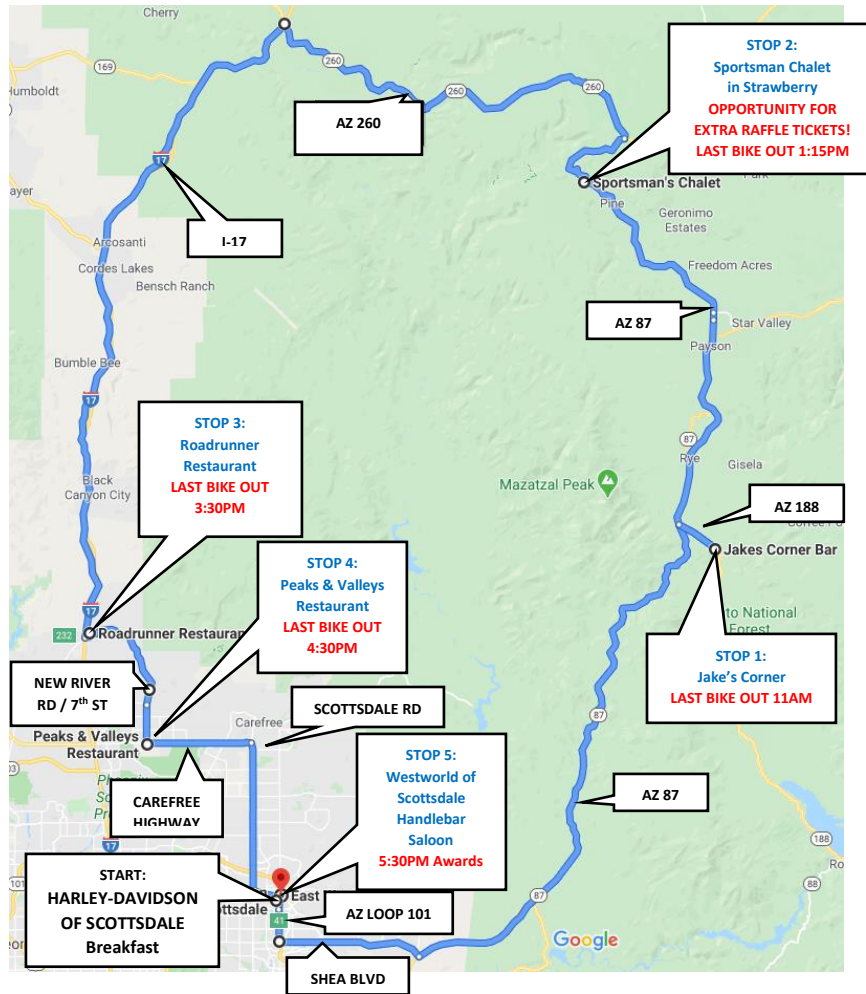

# HOGZ UNITED CHARITIES SADDLE UP FOR KIDS MOUNTAIN RIDE - Friday, March 31, 2023

1. Exit HDOS by the west exit and follow Northside east to N Hayden Rd
2. At the traffic circle, exit onto Hayden Rd to go NORTH for ¼ mile
3. Turn right to go east on Frank Lloyd Wright Blvd for ¼ MILE
4. Turn right to go south on AZ Loop 101 for 3 miles
5. Turn left to go east on Shea Blvd for 11 miles
6. Turn left to go north on AZ 87 for 46 miles
7. Turn right to go east on AZ 188 for 3 miles  
**STOP #1 on the right – Jakes Corner Bar – 57564 AZ 188, Jakes Corner, AZ 85541 (928)474-0679**  
**Riding time approx. 1 hour (63 miles) LAST BIKE OUT 11AM**
8. Head west out of the parking lot on AZ 188 for 3 miles
9. Continue thru Payson on AZ87 for 34 miles  
**STOP #2 on the right – Sportsman's Chalet – 5087 AZ 87, Strawberry AZ, 85544 (928)493476-6484**  
**CORNHOLE FOR RAFFLE TICKETS Riding time approx. 40 min (37 miles) LAST BIKE OUT 1:15PM**
10. Head north out of the parking lot on AZ 87 for 8 miles
11. Turn left to go west on AZ260 for 34 miles
12. Turn left to go south on Interstate 17 for 55 miles
13. Turn left to go east on N New River Rd for ¼ mile
14. Turn left to go north on the I-17 Frontage Rd for ¼ mile  
**STOP #3 on the right – ROADRUNNER RESTAURANT – 47801 N Black Canyon Hwy, New River, AZ 85087**  
**(623)465-9903 Riding time approx. 1 hour 30 min (97 miles) LAST BIKE OUT 3:15pm**
15. Head south on I-17 Frontage Rd toward W New River Rd
16. Turn left to go east on W New River Rd / 7th St for 12 Miles
17. Turn left to go north on E Carefree Hwy for ¼ mile  
**STOP #4 on the right – PEAKS & VALLEYS RESTAURANT – 711 E Carefree Hwy, Phoenix, AZ 85085**  
**(623-434-8370) Riding time approx. 20 min (12 miles) LAST BIKE OUT 4:15PM**
18. Head east E Carefree Hwy for 8 miles
19. Turn right to go south on N Scottsdale Rd for 11 miles
20. Turn left to go east on E Frank Lloyd Wright Blvd for 2 miles
21. Turn slightly left to go north on N Pima Rd (signs for AZ-101 Loop N), then continue straight on N Pima Rd for ¼ mile  
**STOP #5 on the right – WESTWORLD OF SCOTTSDALE POWER YARD KICKSTAND STAGE –**  
**16601 N Pima Rd, Scottsdale, AZ 85260 Riding time approx. 40 min (20 miles) AWARDS 5:30pm**